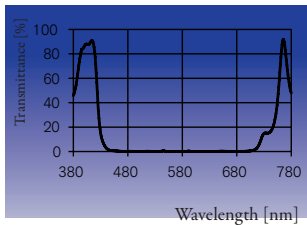

MATERION

// BALZERS OPTICS

Standard DichroLight™ filters are available in the following colors.

B42