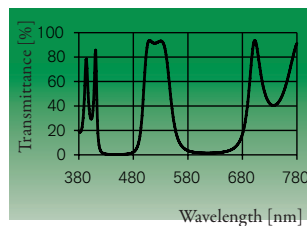

MATERION

// BALZERS OPTICS

Standard DichroLight™ filters are available in the following colors.

G50/55

Optics Balzers AG
Neugrüt 35
LI-9496 Balzers

Liechtenstein
T +423 388 9200
F +423 388 9390
info.mbo@materion.com
www.materionbalzersoptics.com

For technical reasons during printings, the color shown may differ from the original shade.

MBO 005 PE (2206-1)

2/2

Subject to technical change without notice