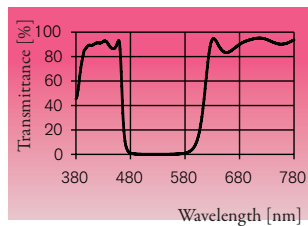

MATERION

// BALZERS OPTICS

Standard DichroLight™ filters are available in the following colors.

M47/63

Optics Balzers AG
Neugrüt 35
LI-9496 Balzers

Liechtenstein
T +423 388 9200
F +423 388 9390
info.mbo@materion.com
www.materionbalzersoptics.com

For technical reasons during printings, the color shown may differ from the original shade.

MBO 005 PE (2206-1)

2/2

Subject to technical change without notice