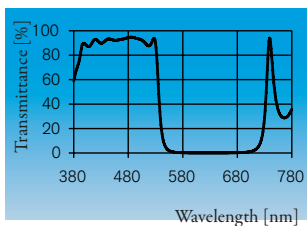

MATERION

// BALZERS OPTICS

Standard DichroLight™ filters are available in the following colors.

B42

B46

B51

C54

G49/59