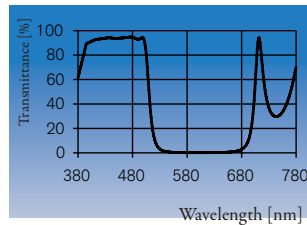

MATERION

// BALZERS OPTICS

Standard DichroLight™ filters are available in the following colors.

B51

Optics Balzers AG
Neugrüt 35
LI-9496 Balzers

Liechtenstein
T +423 388 9200
F +423 388 9390
info.mbo@materion.com
www.materionbalzersoptics.com

For technical reasons during printings, the color shown may differ from the original shade.

MBO 005 PE (2206-1)

2/2

Subject to technical change without notice