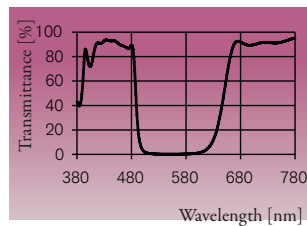

MATERION

// BALZERS OPTICS

Standard DichroLight™ filters are available in the following colors.

M49/65

Optics Balzers AG
Neugrüt 35
LI-9496 Balzers

Liechtenstein
T +423 388 9200
F +423 388 9390
info.mbo@materion.com
www.materionbalzersoptics.com

For technical reasons during printings, the color shown may differ from the original shade.

MBO 005 PE (2206-1)

2/2

Subject to technical change without notice