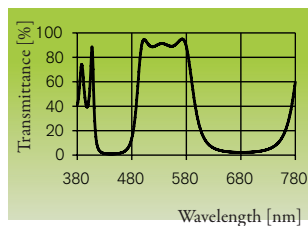

MATERION

// BALZERS OPTICS

Standard DichroLight™ filters are available in the following colors.

G49/59

Optics Balzers AG
Neugrüt 35
LI-9496 Balzers

Liechtenstein
T +423 388 9200
F +423 388 9390
info.mbo@materion.com
www.materionbalzersoptics.com

For technical reasons during printings, the color shown may differ from the original shade.

MBO 005 PE (2206-1)

2/2

Subject to technical change without notice