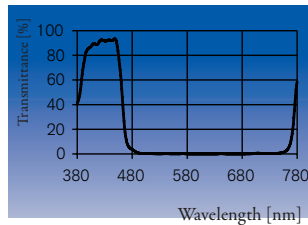

MATERION

// BALZERS OPTICS

Standard DichroLight™ filters are available in the following colors.

B46

Optics Balzers AG
Neugrüt 35
LI-9496 Balzers

Liechtenstein
T +423 388 9200
F +423 388 9390
info.mbo@materion.com
www.materionbalzersoptics.com

For technical reasons during printings, the color shown may differ from the original shade.

MBO 005 PE (2206-1)

2/2

Subject to technical change without notice