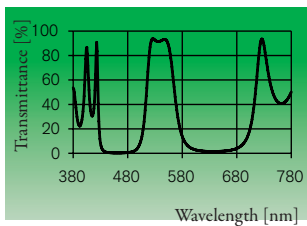

MATERION

// BALZERS OPTICS

Standard DichroLight™ filters are available in the following colors.

G51/56

Optics Balzers AG
Neugrüt 35
LI-9496 Balzers

Liechtenstein
T +423 388 9200
F +423 388 9390
info.mbo@materion.com
www.materionbalzersoptics.com

For technical reasons during printings, the color shown may differ from the original shade.

MBO 005 PE (2206-1)

2/2

Subject to technical change without notice