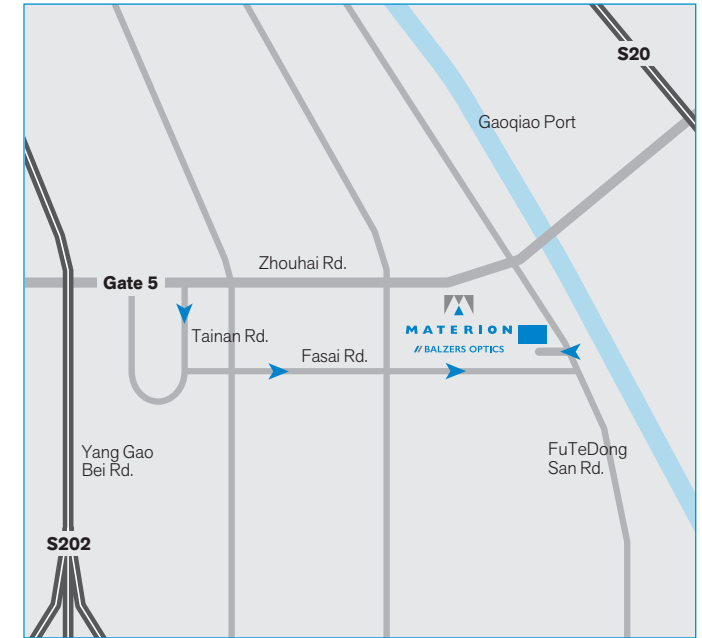

Directions to Materion Precision Optics Shanghai

From Pudong Airport

By Taxi: drive on round-the-city flyover A20, then to Hang Jin Road, around 55 km. From Yang Gao Road to Customs Gate 5 of WGQ Free Trade Zone.

从浦东国际机场至美题隆精密光学(上海)有限公司上迎宾大道A1, 然后到外环线A20至航津路口下, 全程约55公里。至杨高路到外高桥保税区新海关5号门

From Hong Qiao Airport

By Taxi: drive on Yan'an Tunnel from Puxi to Pudong, around 70 km; drive on Yangpu Bridge from Puxi to Pudong, around 80 km. From Yang Gao Road to Customs Gate 5 of WGQ Free Trade Zone.

上延安路隧道从浦西到浦东, 全程约70公里; 上杨浦大桥从浦西到浦东, 全程约80公里。至杨高路到外高桥保税区新海关5号门

From Puxi

By Taxi: from Yan'an Tunnel / Nanpu Bridge / Lupu Bridge / Xupu Bridge / Dapulu Tunnel / Dalianlu Tunnel / Round-the-city Flyover Tunnel to Yanggao Road, then to Customs Gate 5 of WGQ Free Trade Zone.

经延安路隧道/南浦大桥/卢浦大桥/徐浦大桥/打浦路隧道/大连路隧道/外环线隧道 至杨高路到外高桥保税区新海关5号门

Gate 5 / Turn right at Tainan Road / Turn left at Fasai Road / Turn left at the end of Fasai Road / FuTeDong San Road / Materion Precision Optics