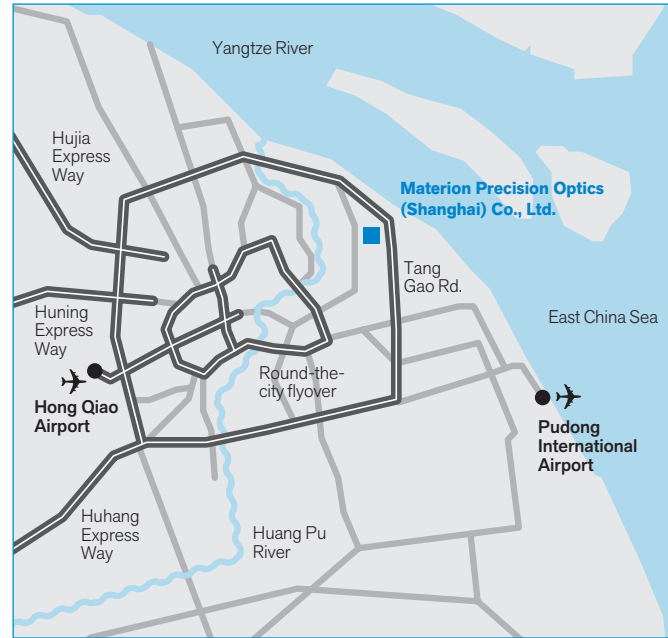

Directions to Materion Precision Optics Shanghai

From Pudong Airport

By Taxi: drive on round-the-city flyover A20, then to Hang Jin Road, around 55 km. From Yang Gao Road to Customs Gate 5 of WGQ Free Trade Zone.

从浦东国际机场至美题隆精密光学(上海)有限公司上迎宾大道A1, 然后到外环线A20至航津路口下, 全程约55公里。至杨高路到外高桥保税区新海关5号门

From Hong Qiao Airport

By Taxi: drive on Yan'an Tunnel from Puxi to Pudong, around 70 km; drive on Yangpu Bridge from Puxi to Pudong, around 80 km. From Yang Gao Road to Customs Gate 5 of WGQ Free Trade Zone.

上延安路隧道从浦西到浦东, 全程约70公里; 上杨浦大桥从浦西到浦东, 全程约80公里。至杨高路到外高桥保税区新海关5号门

From Puxi

By Taxi: from Yan'an Tunnel / Nanpu Bridge / Lupu Bridge / Xupu Bridge / Dapulu Tunnel / Dalianlu Tunnel / Round-the-city Flyover Tunnel to Yanggao Road, then to Customs Gate 5 of WGQ Free Trade Zone.

经延安路隧道/南浦大桥/卢浦大桥/徐浦大桥/打浦路隧道/大连路隧道/外环线隧道 至杨高路到外高桥保税区新海关5号门

Gate 5 / Turn right at Tainan Road / Turn left at Fasai Road / Turn left at the end of Fasai Road / FuTeDong San Road / Materion Precision Optics